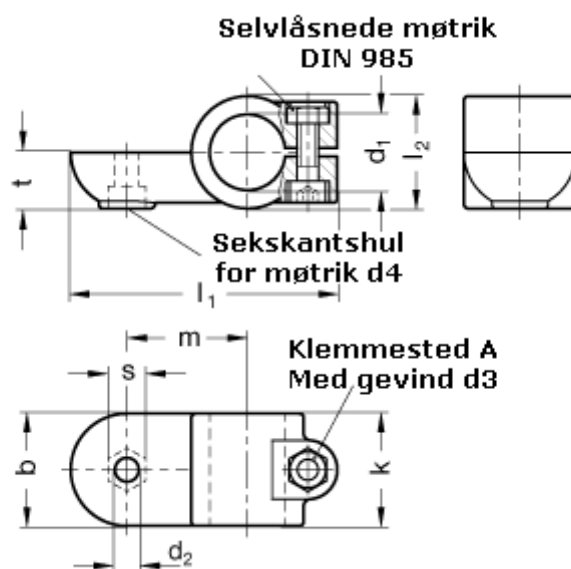

Article number: 20278B48OZ2BL

Description: E+G Swivel clamp connector
GN278-B48-OZ-2-BL

Measures

$b = 65$	$m = 70$
$d_1 = B48$	$s = 17.0$
$d_2 = 10.5$	$t = 32.5$
$d_3 = M10$	
$d_4 = M10$	
$k = 65$	
$l_1 = 148$	
$l_2 = 65$	